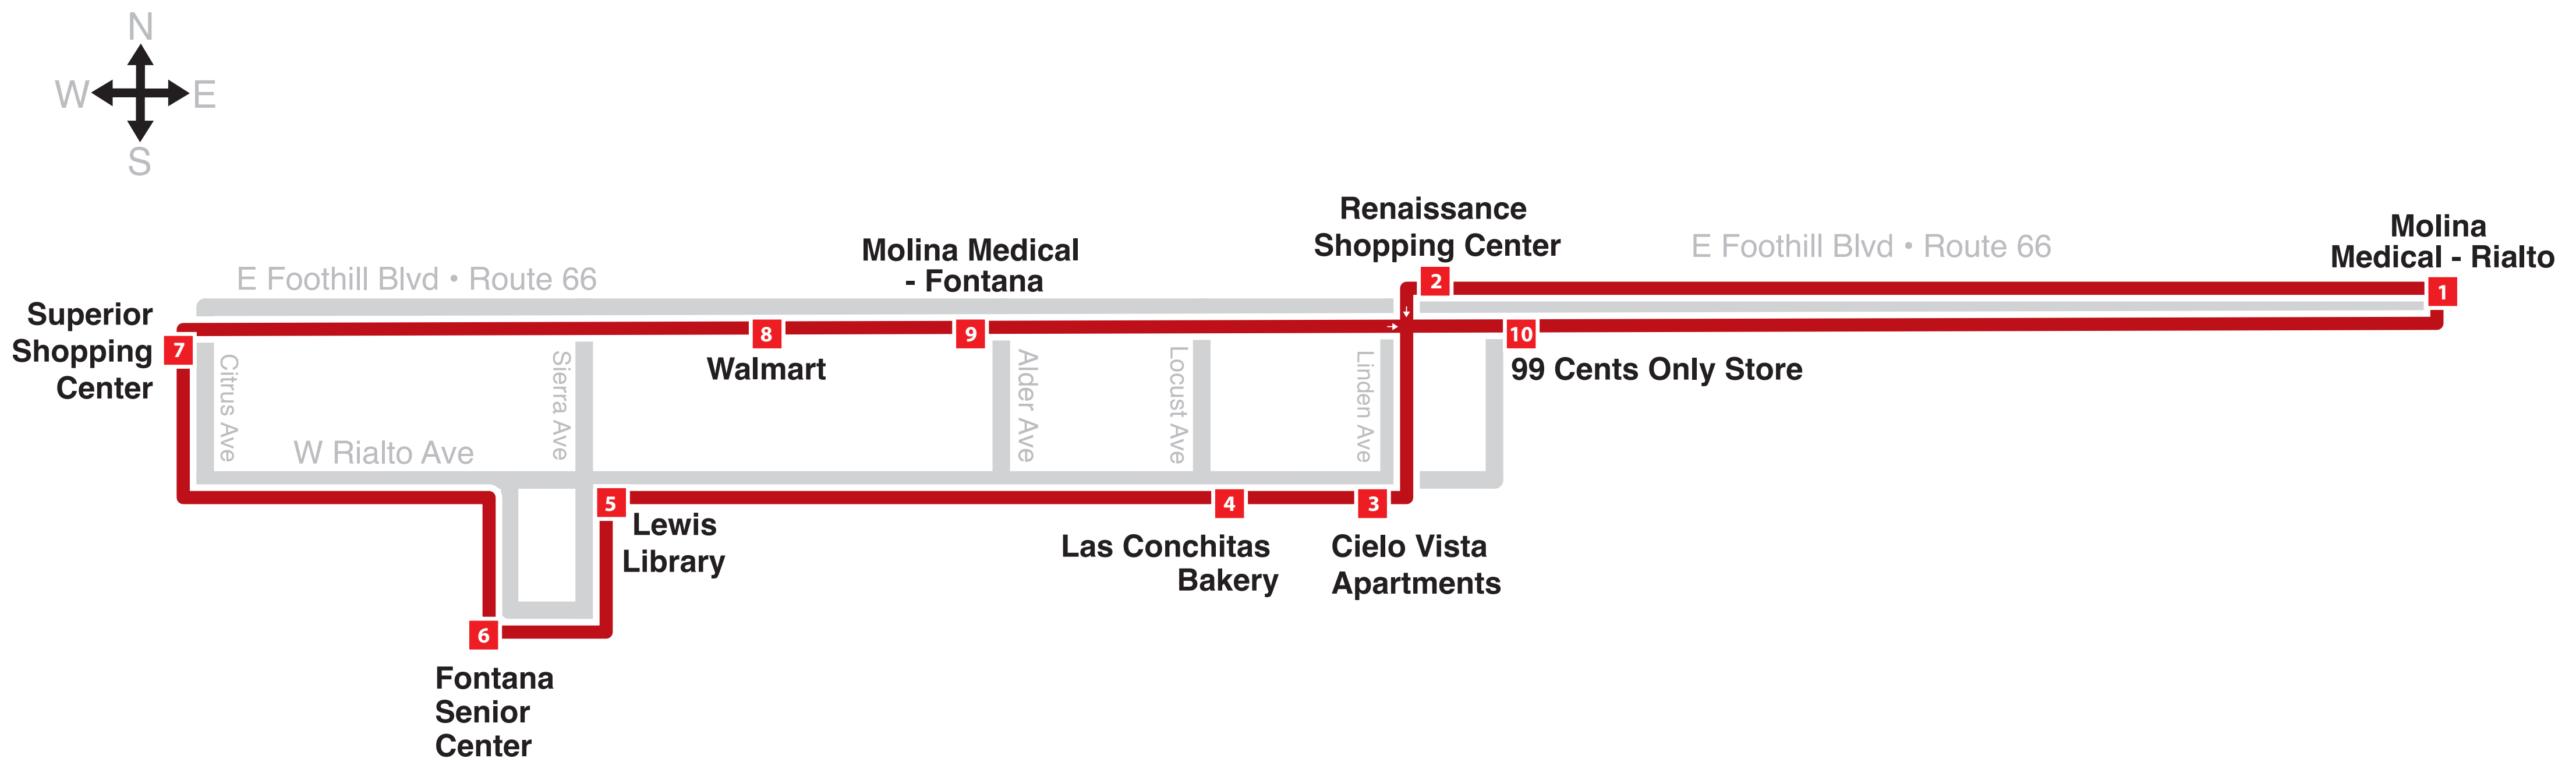

FREE Neighborhood Shuttle

*Map not to scale/
El mapa no está a escala

Hours of Operation/Horario:

8:30 a.m. to 5:00 p.m. Monday - Friday (Stop times are approximate)
De lunes a viernes (el horario de las paradas es aproximado)

Molina Medical - Rialto	Renaissance Shopping Center	Cielo Vista Apartments	Las Conchitas Bakery	Lewis Library	Fontana Senior Center	Superior Shopping Center	Walmart	Molina Medical - Fontana	99 Cents Only Store
8:30	8:36	8:43	8:46	8:53	8:58	9:05	9:15	9:19	9:28
9:50	9:56	10:03	10:06	10:13	10:18	10:25	10:35	10:39	10:48
11:00	11:06	11:13	11:16	11:23	11:28	11:35	11:45	11:49	11:58
12:40	12:46	12:53	12:56	1:03	1:08	1:15	1:25	1:29	1:38
1:50	1:56	2:03	2:06	2:13	2:18	2:25	2:35	2:39	2:48
3:00	3:06	3:13	3:16	3:23	3:28	3:35	3:45	3:49	3:58
4:20	4:26	4:33	4:36	4:43	4:48	4:55	5:05	5:09	

Route/Ruta

- Molina Medical - Rialto**
790 E Foothill Blvd.
Rialto, CA 92376
- Renaissance Shopping Center**
1332 W Foothill Blvd.
Rialto, CA 92336
- Cielo Vista Apartments**
1624 W Rialto Ave.
Rialto, CA 92377
- Las Conchitas Bakery**
18150 Arrow Blvd.
Fontana, CA 92335
- Lewis Library**
8437 Sierra Ave.
Fontana, CA 92335
- Fontana Senior Center**
16710 Ceres Ave.
Fontana, CA 92335
- Superior Shopping Center**
16055 E Foothill Blvd.
Fontana, CA 92335
- Walmart**
17251 E Foothill Blvd.
Fontana, CA 92335
- Molina Medical - Fontana**
17500 E Foothill Blvd.
Fontana, CA 92335
- 99 Cents Only Store**
1321 W Foothill Blvd.
Rialto, CA 92376

Autobús comunitario. Servicio Gratuito.